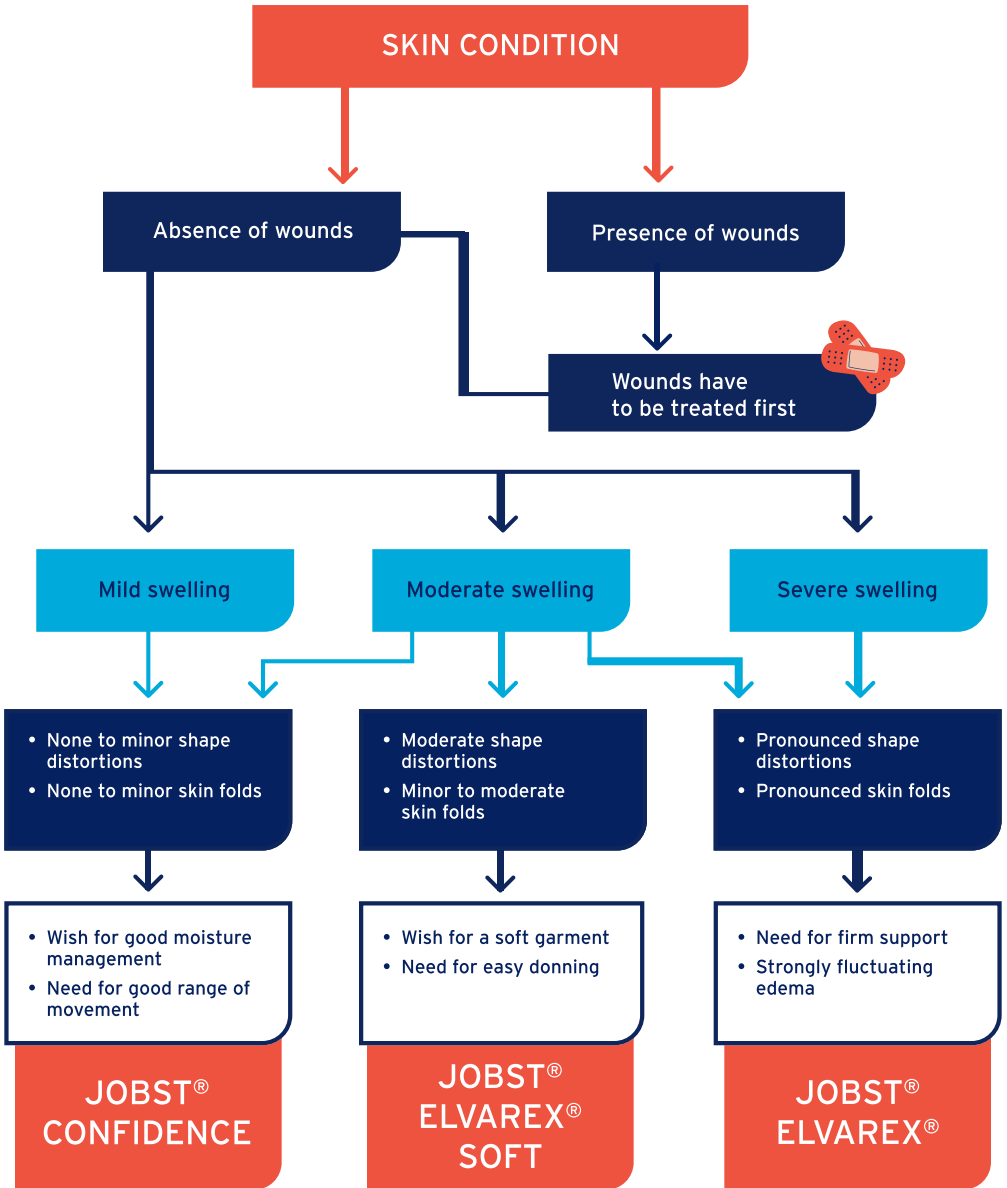

DEFYING LYMPHEDEMA TOGETHER

DEFY GRAVITY

Download the new JOBST® educational toolkit

FIND THE RIGHT MATCH

Developed by Essity based on technical product features.
Individual patient needs and conditions must be taken into consideration.

Placeholder text for optional QR-code