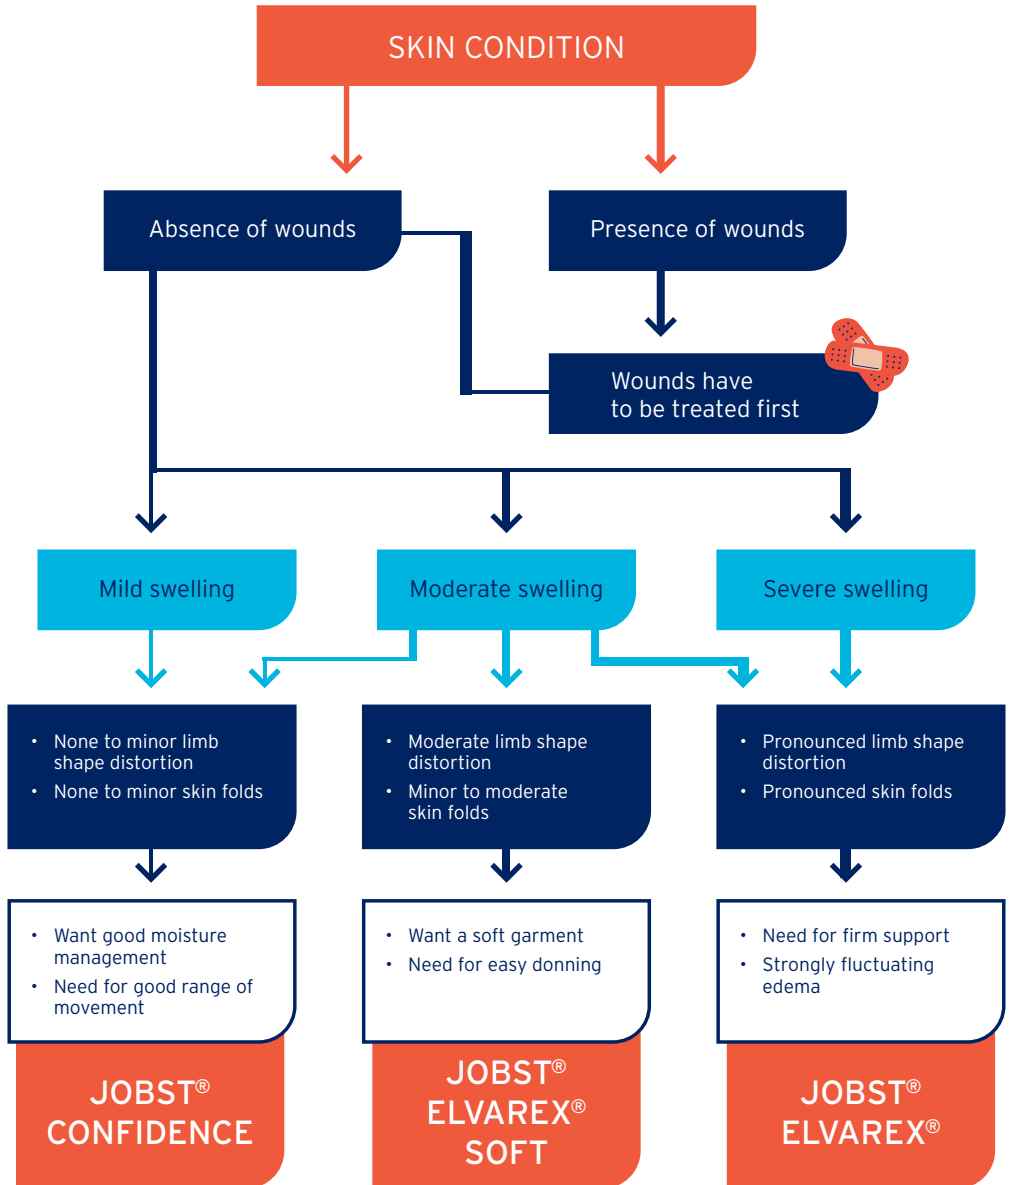

DEFYING LYMPHOEDEMA TOGETHER

DEFY GRAVITY

FIND THE RIGHT MATCH

Developed by Essity based on technical product features.
Individual patient needs and conditions must be taken into consideration.